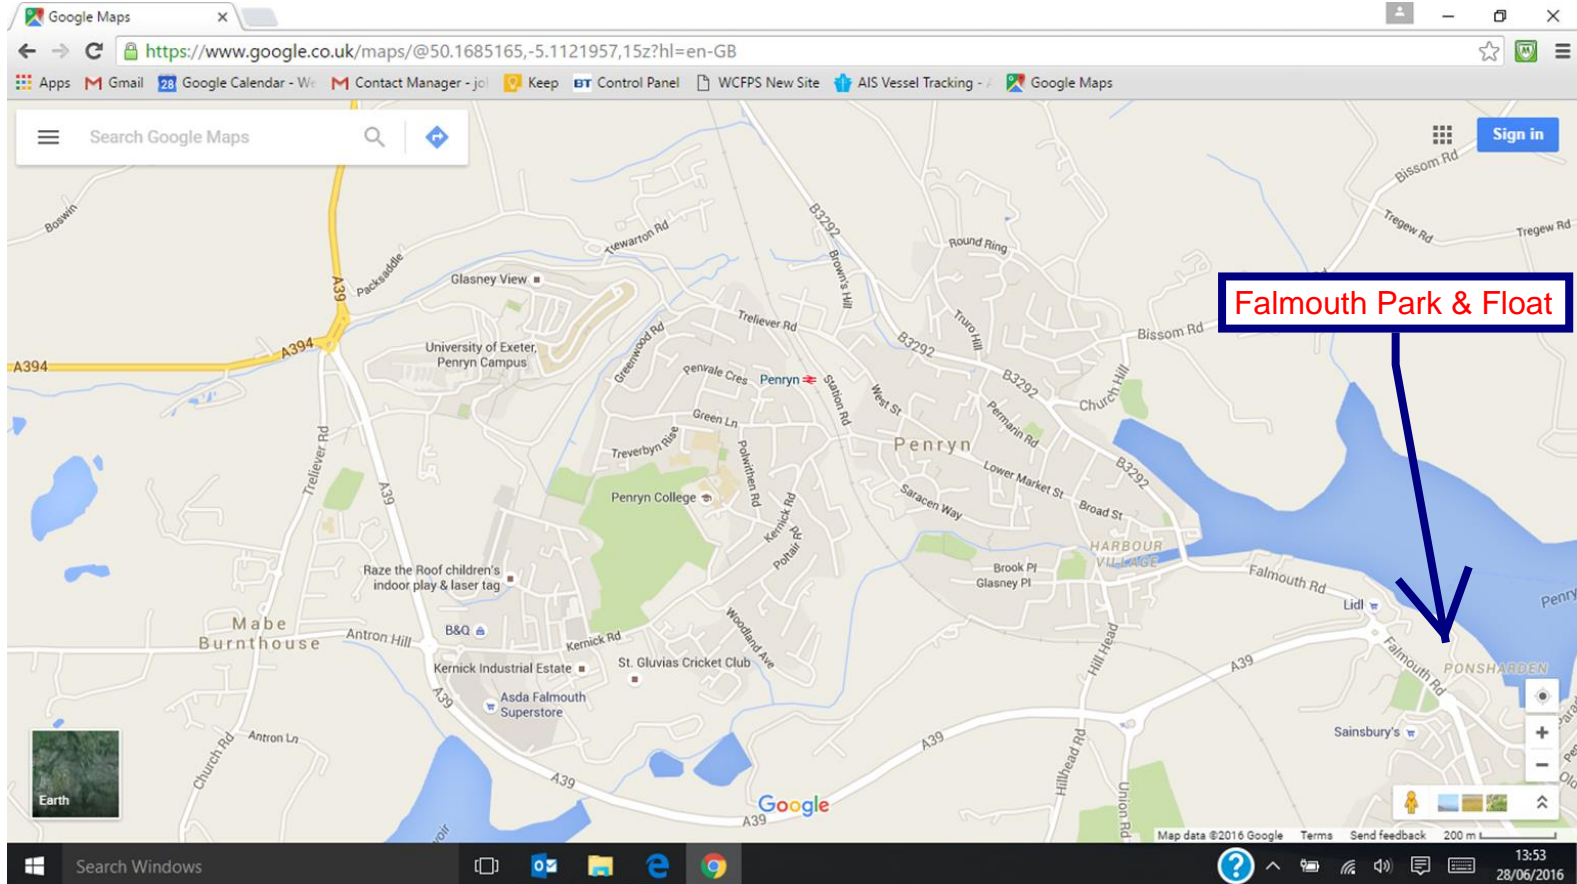

For those who are going on the River Fal Boat Trip on the 21<sup>st</sup> July here's a map showing the location of the Falmouth Park & Float, Ponsharden. The grid reference is SW 796339

Don't forget the boat departs from the 'Park and Float' at 6.00PM prompt so please be there at 5.30PM.